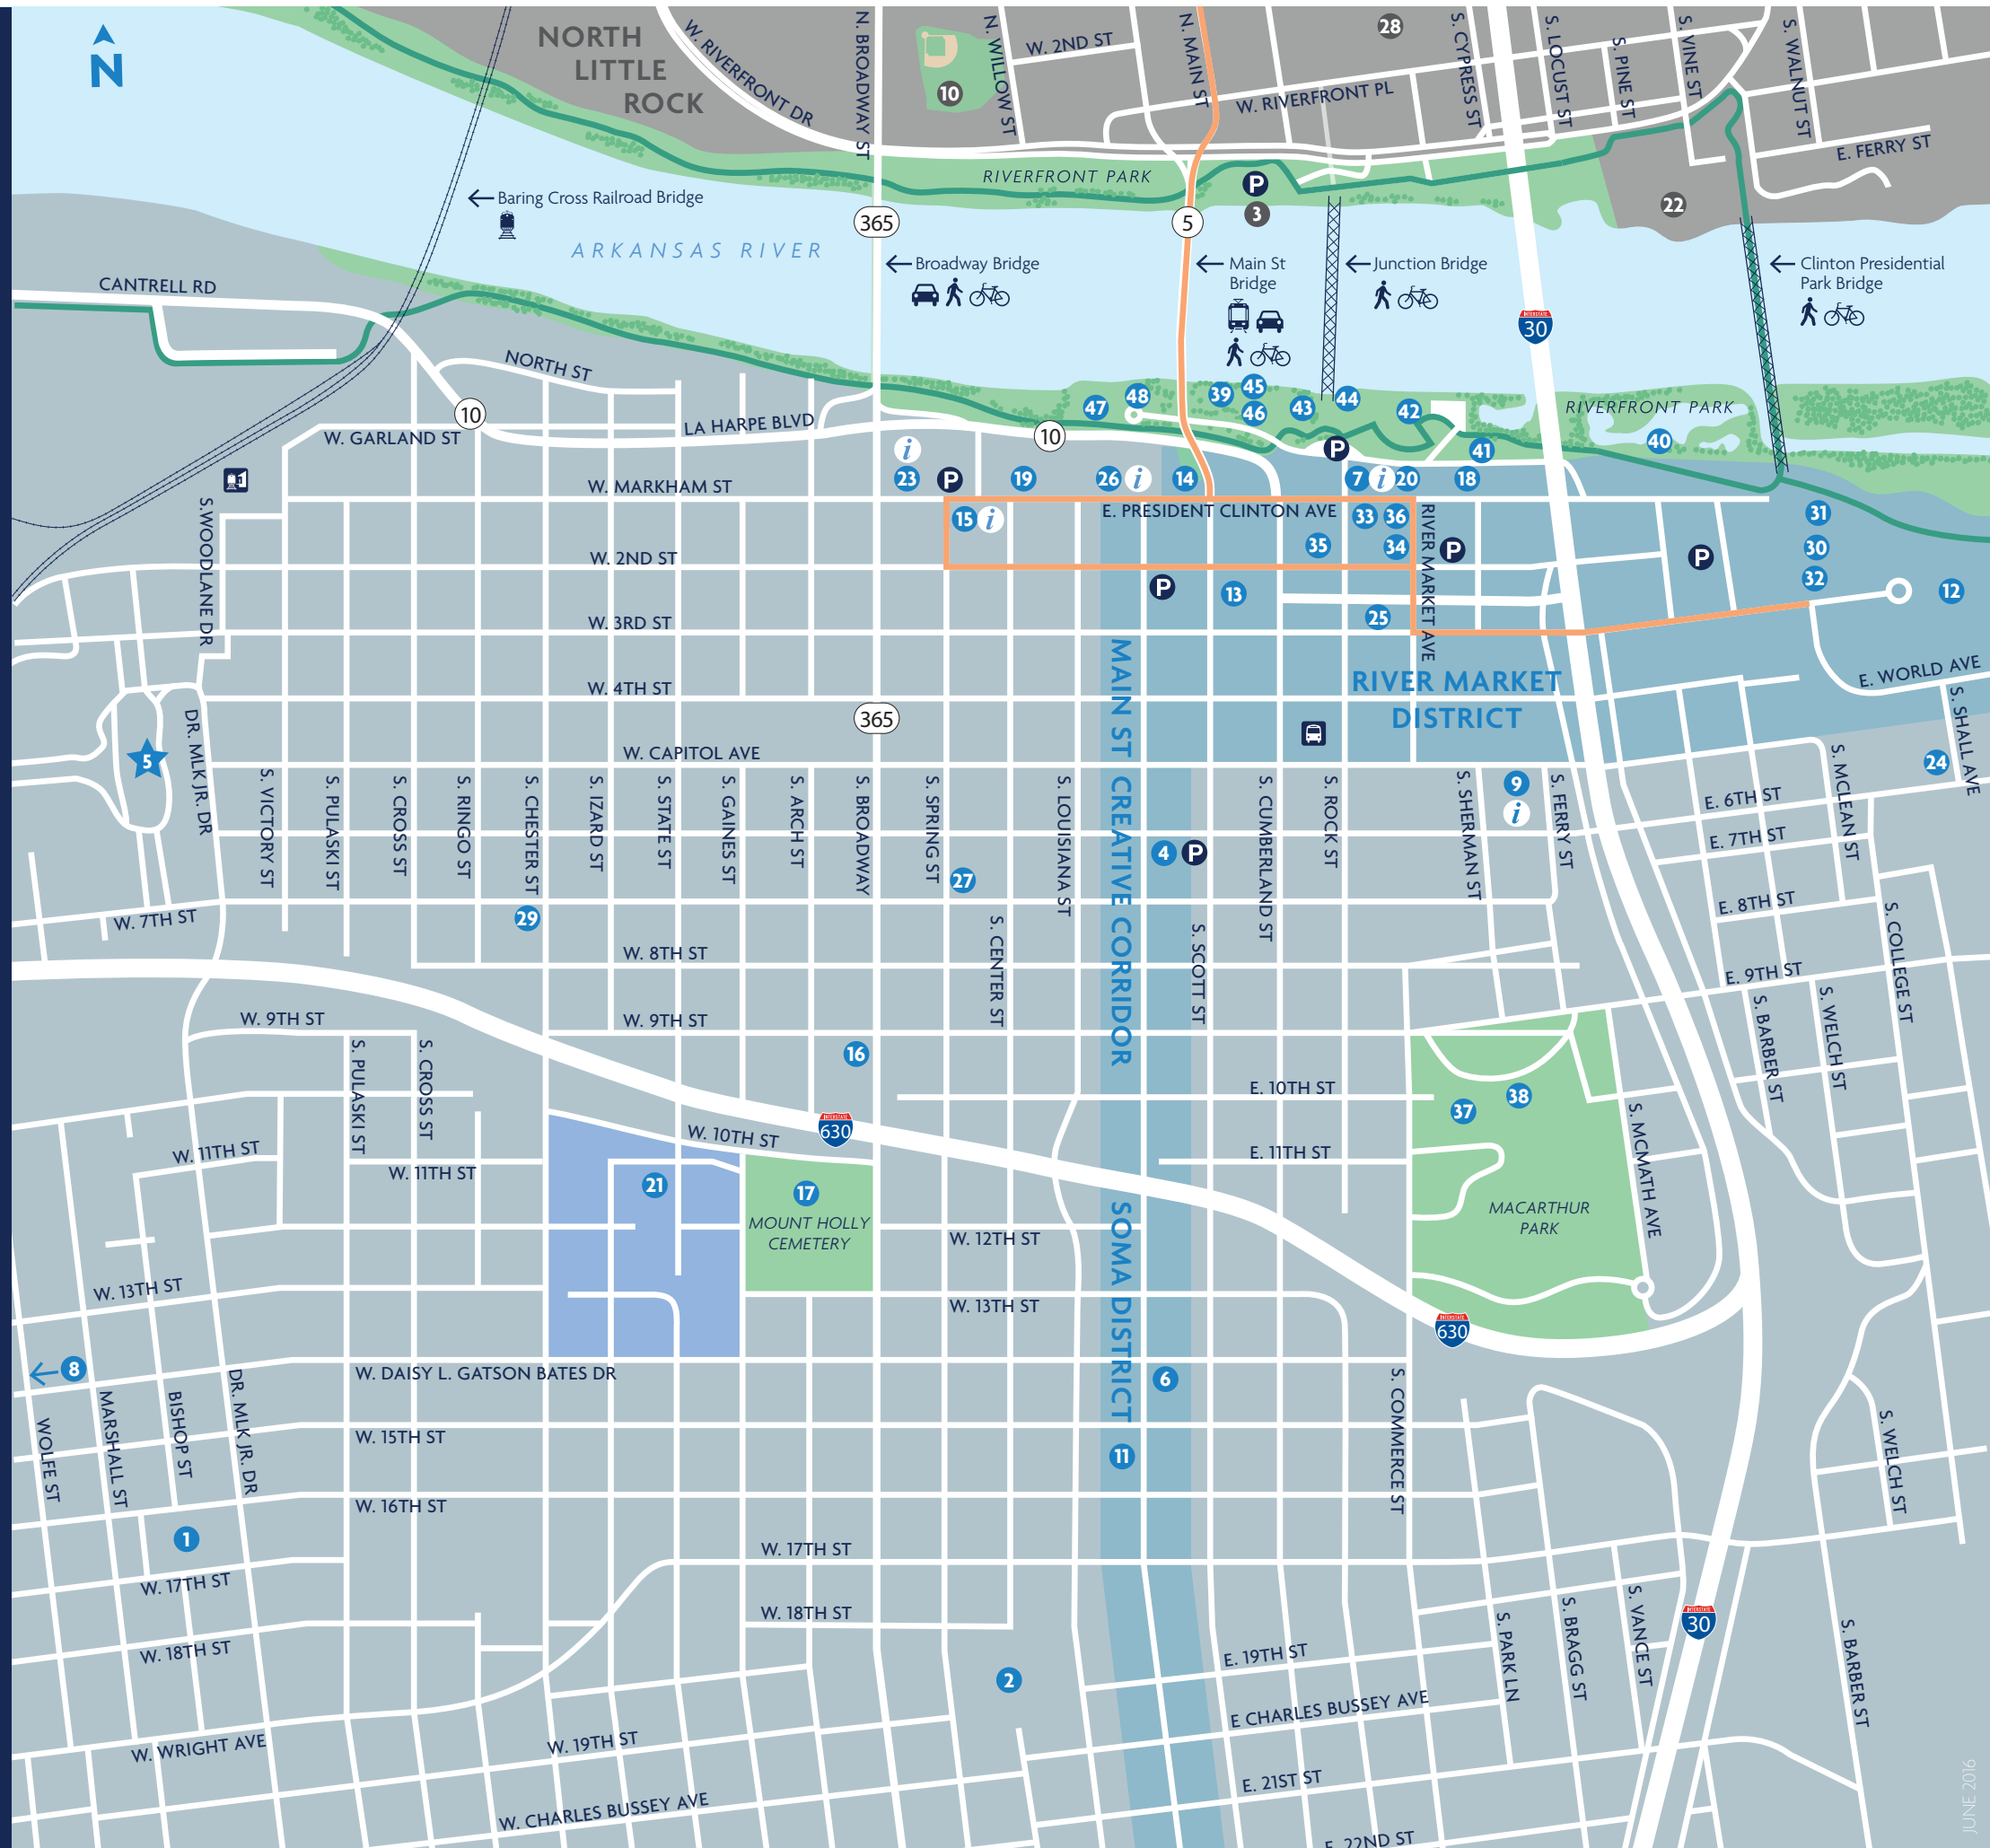

LittleRock.com
501-376-4781 or 1-800-844-4781