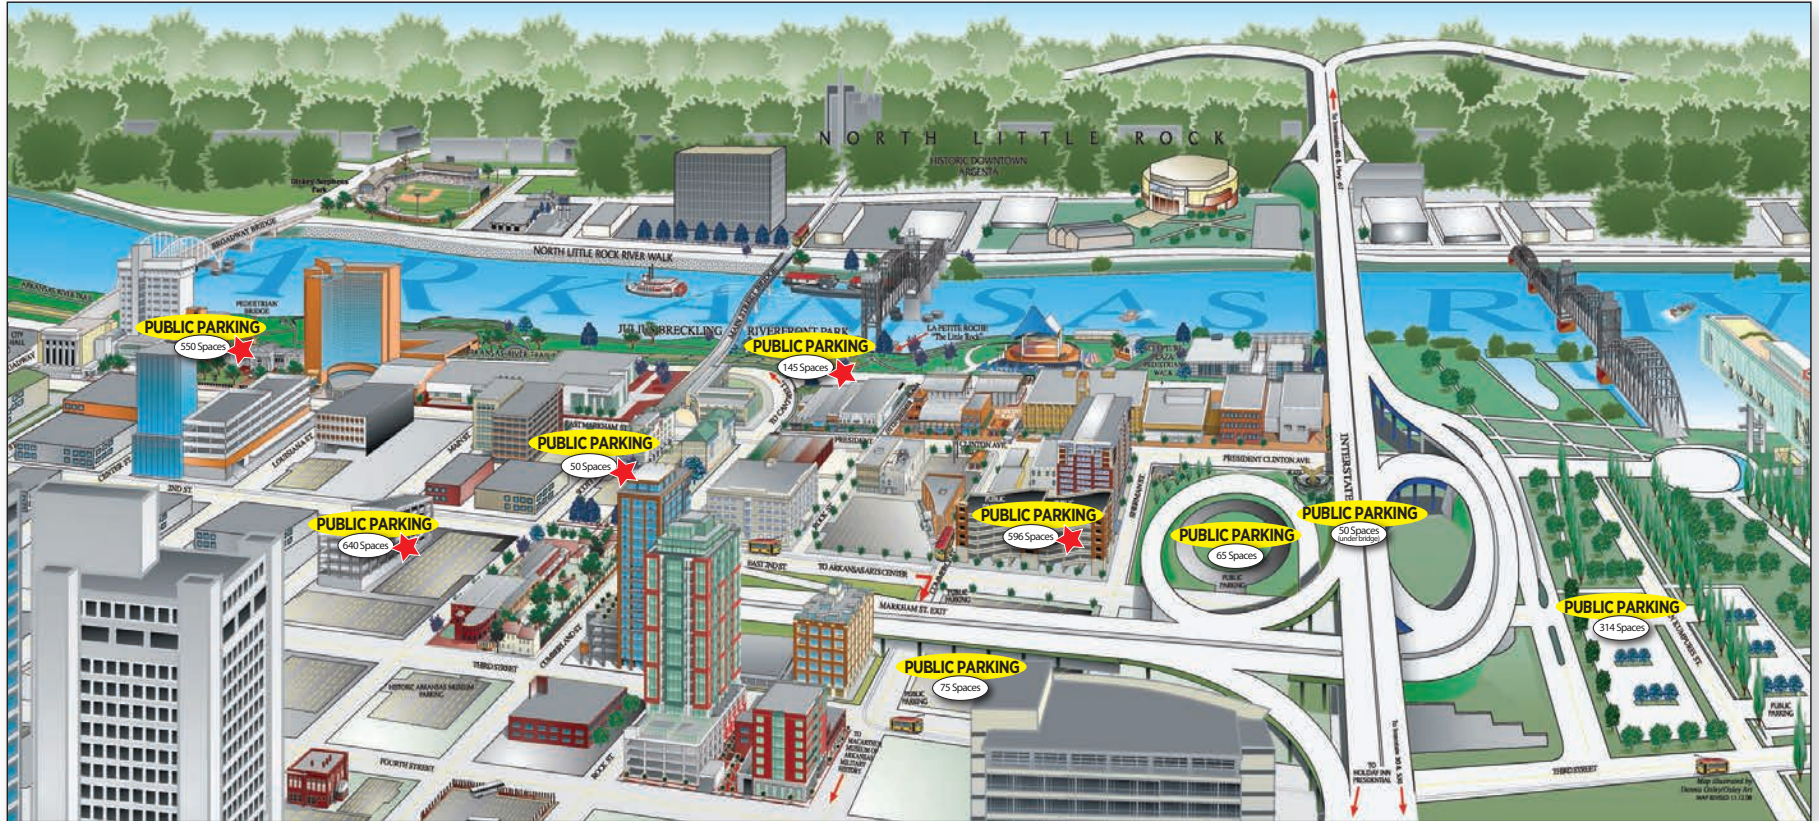

RIVER MARKET PARKING

LITTLE ROCK, ARKANSAS

2,545 spaces
★ = Lots managed by the LRCVB