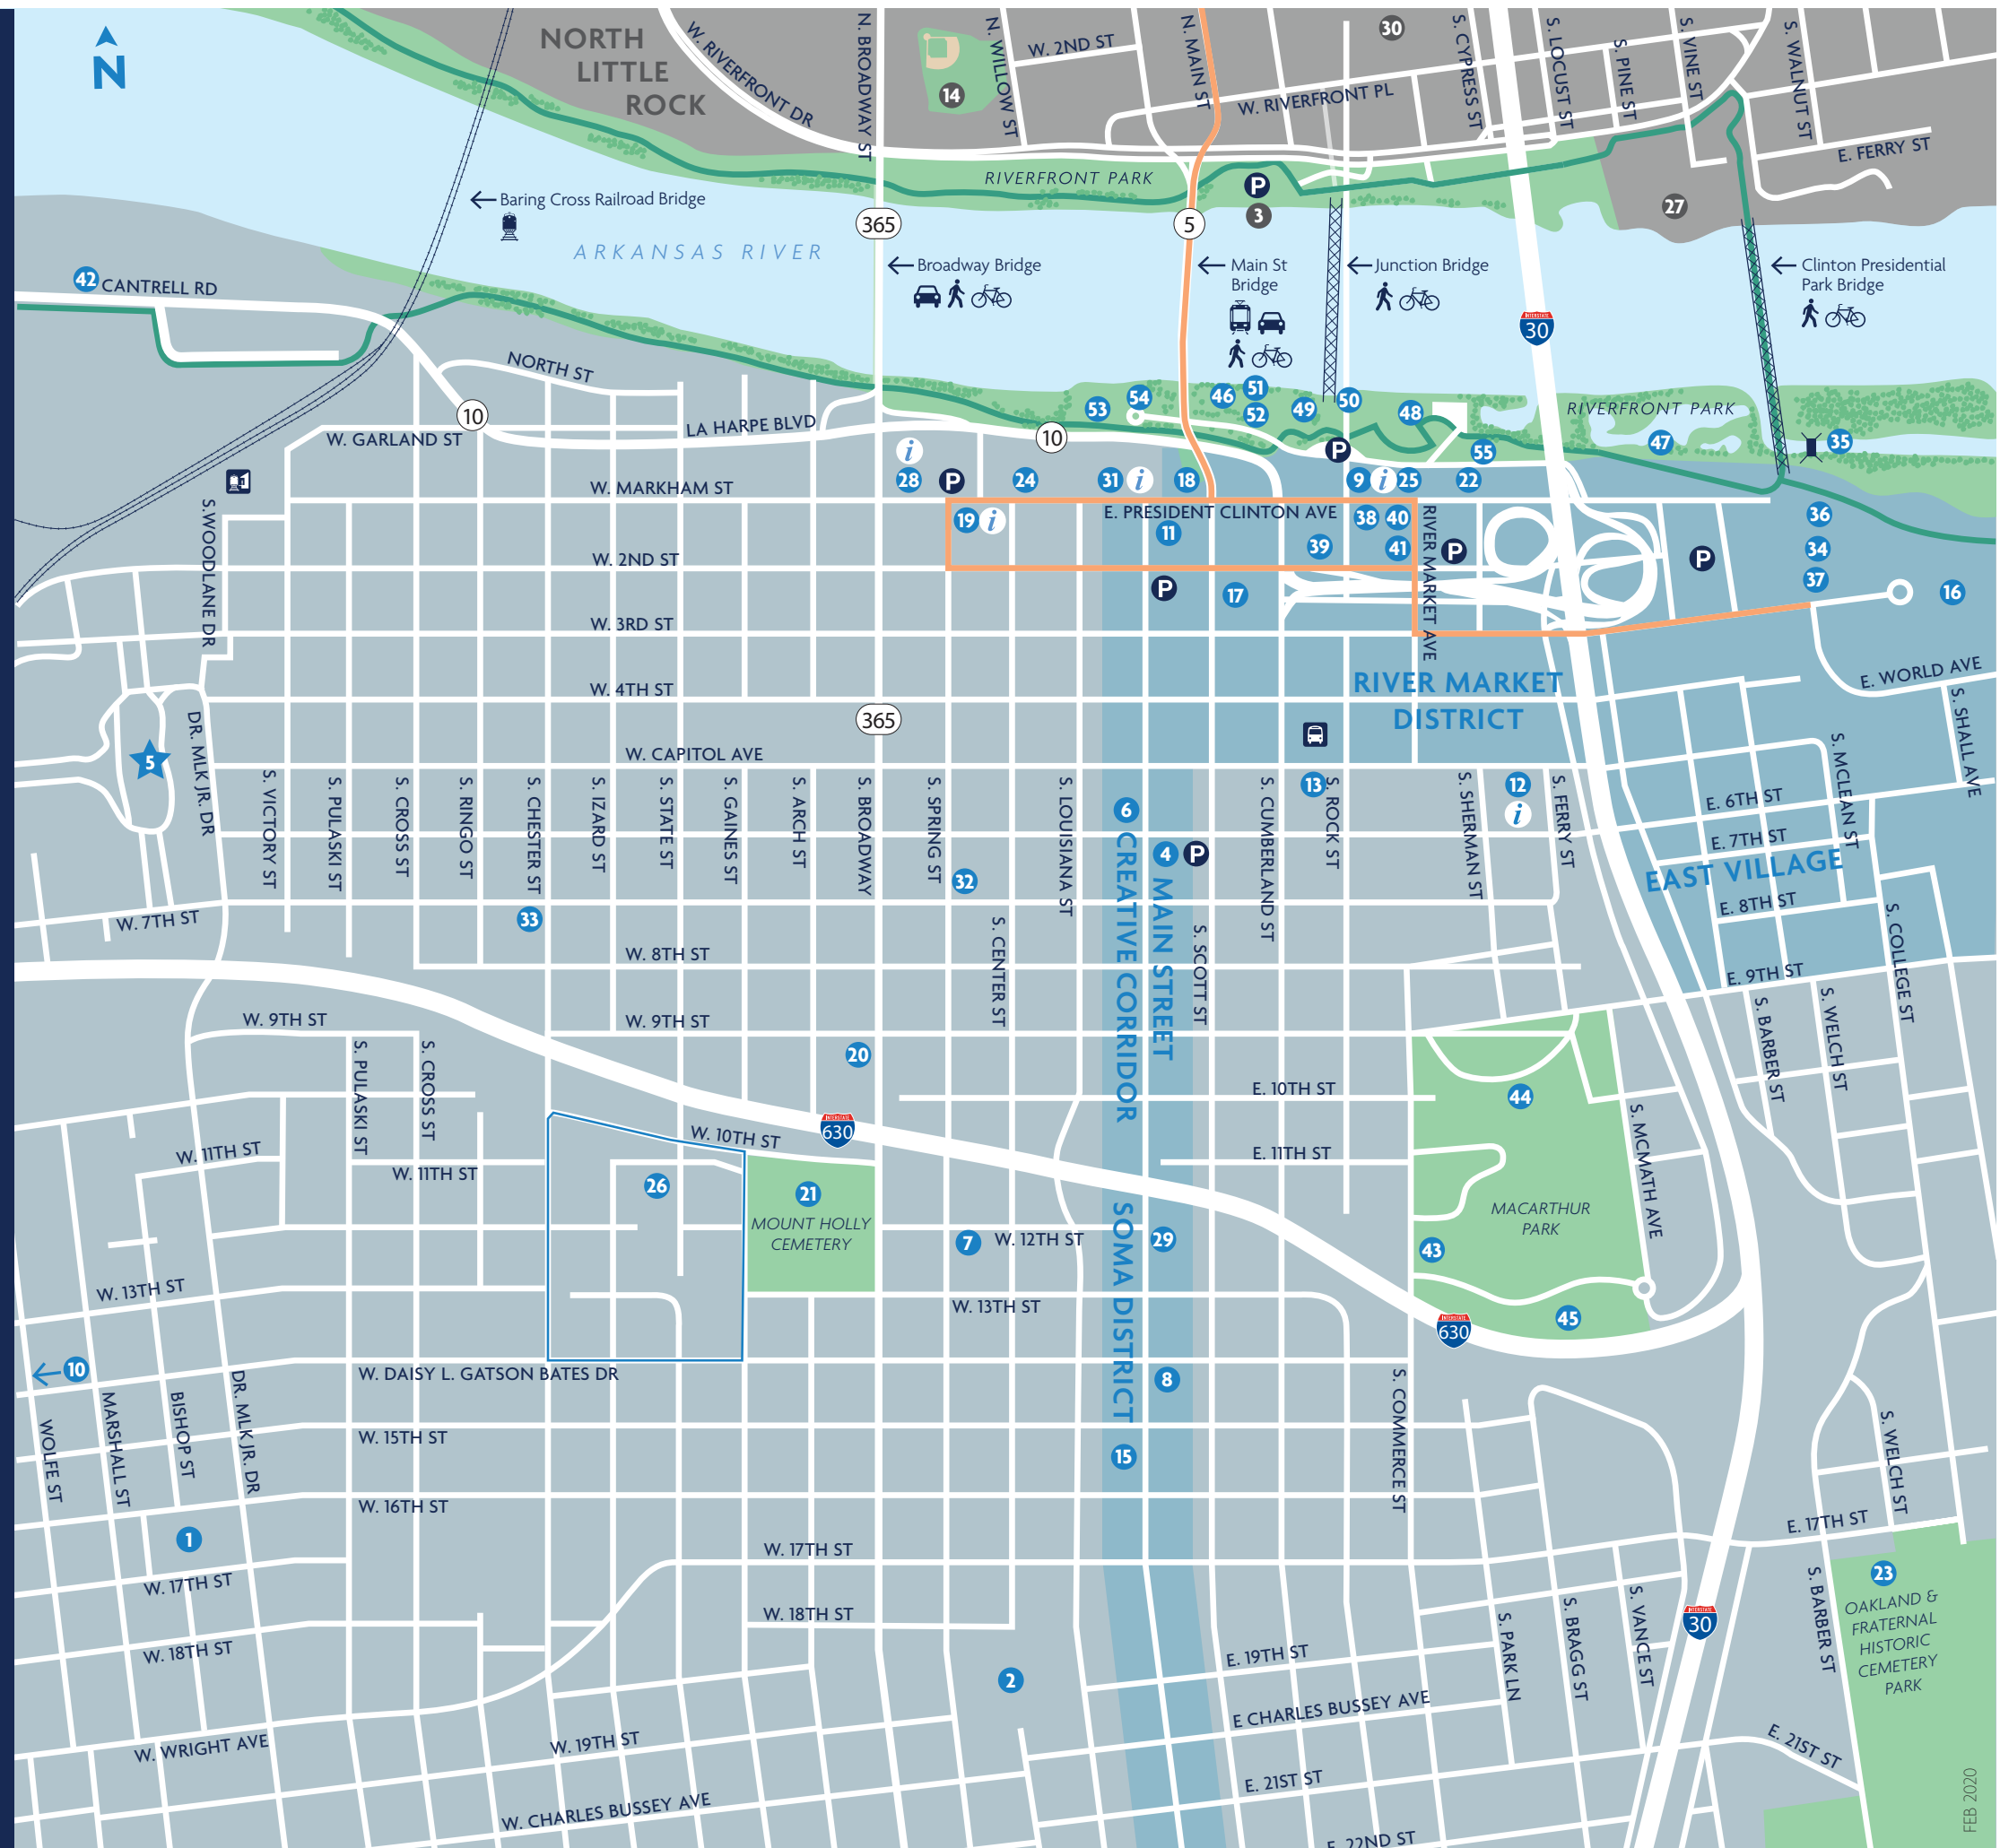

Main Library Campus:

- Bobby L. Roberts Library of Arkansas History and Art
- Central Arkansas Library System Main Library
- Ron Robinson Theater
- The Bookstore at Library Square

MacArthur Park:

- Arkansas Arts Center (RELOCATED TO RIVERDALE AREA DURING RENOVATION)
- Firehouse Hostel & Museum
- MacArthur Museum of Arkansas Military History
- MacArthur UNLEASHED Dog Park

Riverfront Park:

- Belvedere Pavilion
- Bill Clark Presidential Park Wetlands
- First Security Amphitheater
- History Pavilion
- La Petite Roche Plaza ("The Little Rock")
- Little Rock Civil War Marker
- Margaret Clark Adventure Park
- Peabody Splash Park
- Vogel Schwartz Sculpture Garden
- Witt Stephens Jr. Central Arkansas Nature Center

POINTS OF INTEREST

Little Rock

LEGEND

- Airport District
- Downtown District
- East Village
- River Market District
- Midtown District
- Heights
- Hillcrest
- Riverdale
- North Little Rock
- Southwest District
- West District
- Arkansas River Trail