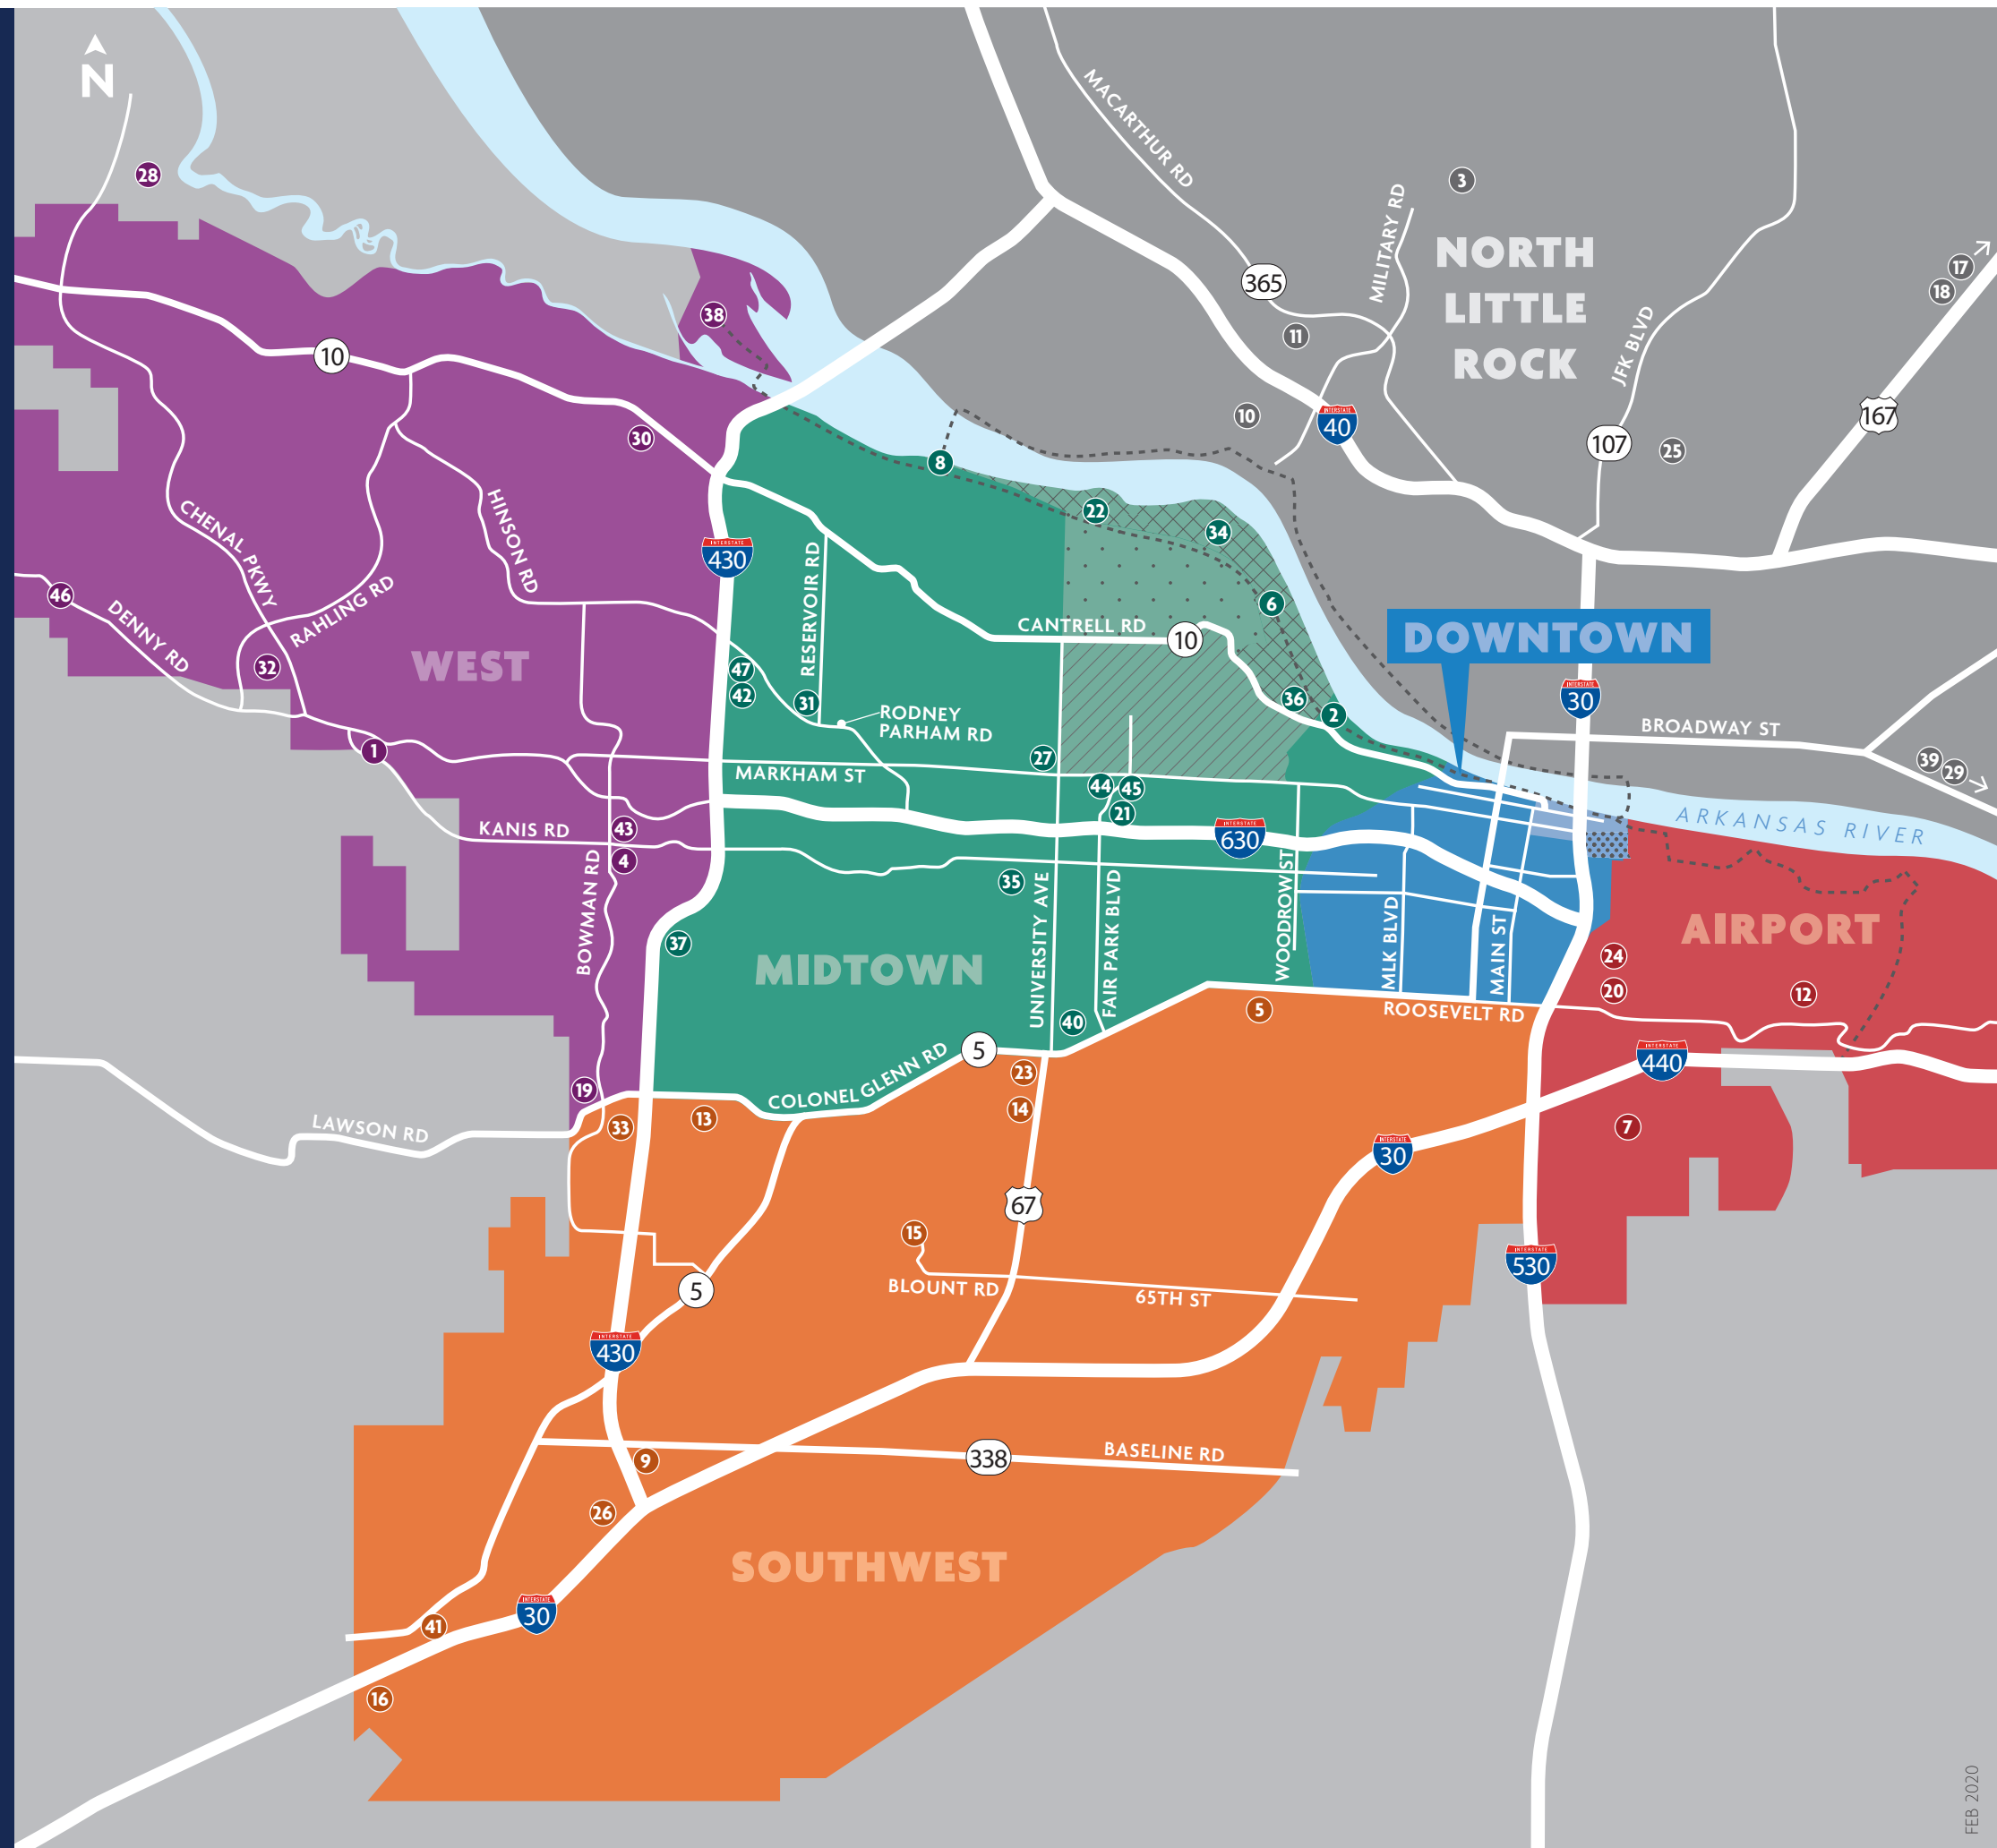

POINTS OF INTEREST

Little Rock

LEGEND

- Airport District
- Downtown District
- East Village
- River Market District
- Midtown District
- Heights
- Hillcrest
- Riverdale
- North Little Rock
- Southwest District
- West District
- Arkansas River Trail

CITY-WIDE DESTINATIONS

- | | |
|--|---|
| <ul style="list-style-type: none"> 1 Altitude Trampoline Park 2 Arkansas Arts Center (temporary location) 3 Arkansas National Guard Museum 4 Arkansas Skatium 5 Arkansas State Fairgrounds 6 ATA International World Headquarters 7 Audubon Nature Center 8 Big Dam Bridge 9 Big Rock Mini Golf & Fun Park 10 Burns Park & Golf Course 11 Burns Park Tennis Center 12 Clinton National Airport 13 Defy Air Sports 14 First Tee of Central Arkansas 15 Hindman Park Disc Golf 16 I-30 Speedway 17 Jacksonville Museum of Military History 18 Little Rock Air Force Base 19 Little Rock Climbing Center 20 Little Rock National Cemetery 21 Little Rock Zoo 22 Murray Park 23 Murry's Dinner Playhouse 24 Oakland Fraternal Cemetery 25 The Old Mill 26 Outlets of Little Rock
Bass Pro Shops
Movie Tavern | <ul style="list-style-type: none"> 27 Park Plaza Mall 28 Pinnacle Mountain State Park 29 Plantation Agriculture Museum State Park 30 Pleasant Ridge Town Center 31 Professor Bowl 32 Promenade at Chenal Shopping Center
AMC IMAX 33 Rave Cinemas Colonel Glenn 18 +Extreme
Movie Theater 34 Rebsamen Golf Course 35 Rebsamen Tennis Center 36 Riverdale 10 Cinema 37 Shackleford Crossing Shopping Center 38 Two Rivers Park & Bridge 39 Toltec Mounds Archeological State Park 40 UA – Little Rock 41 UA – Pulaski Technical College Culinary Arts
and Hospitality Management Institute 42 United Artists Breckenridge
Movie Theater 43 Urban Air Trampoline and Adventure Park 44 War Memorial Park 45 War Memorial Stadium 46 Wildwood Park for the Arts 47 The Wonder Place |
|--|---|