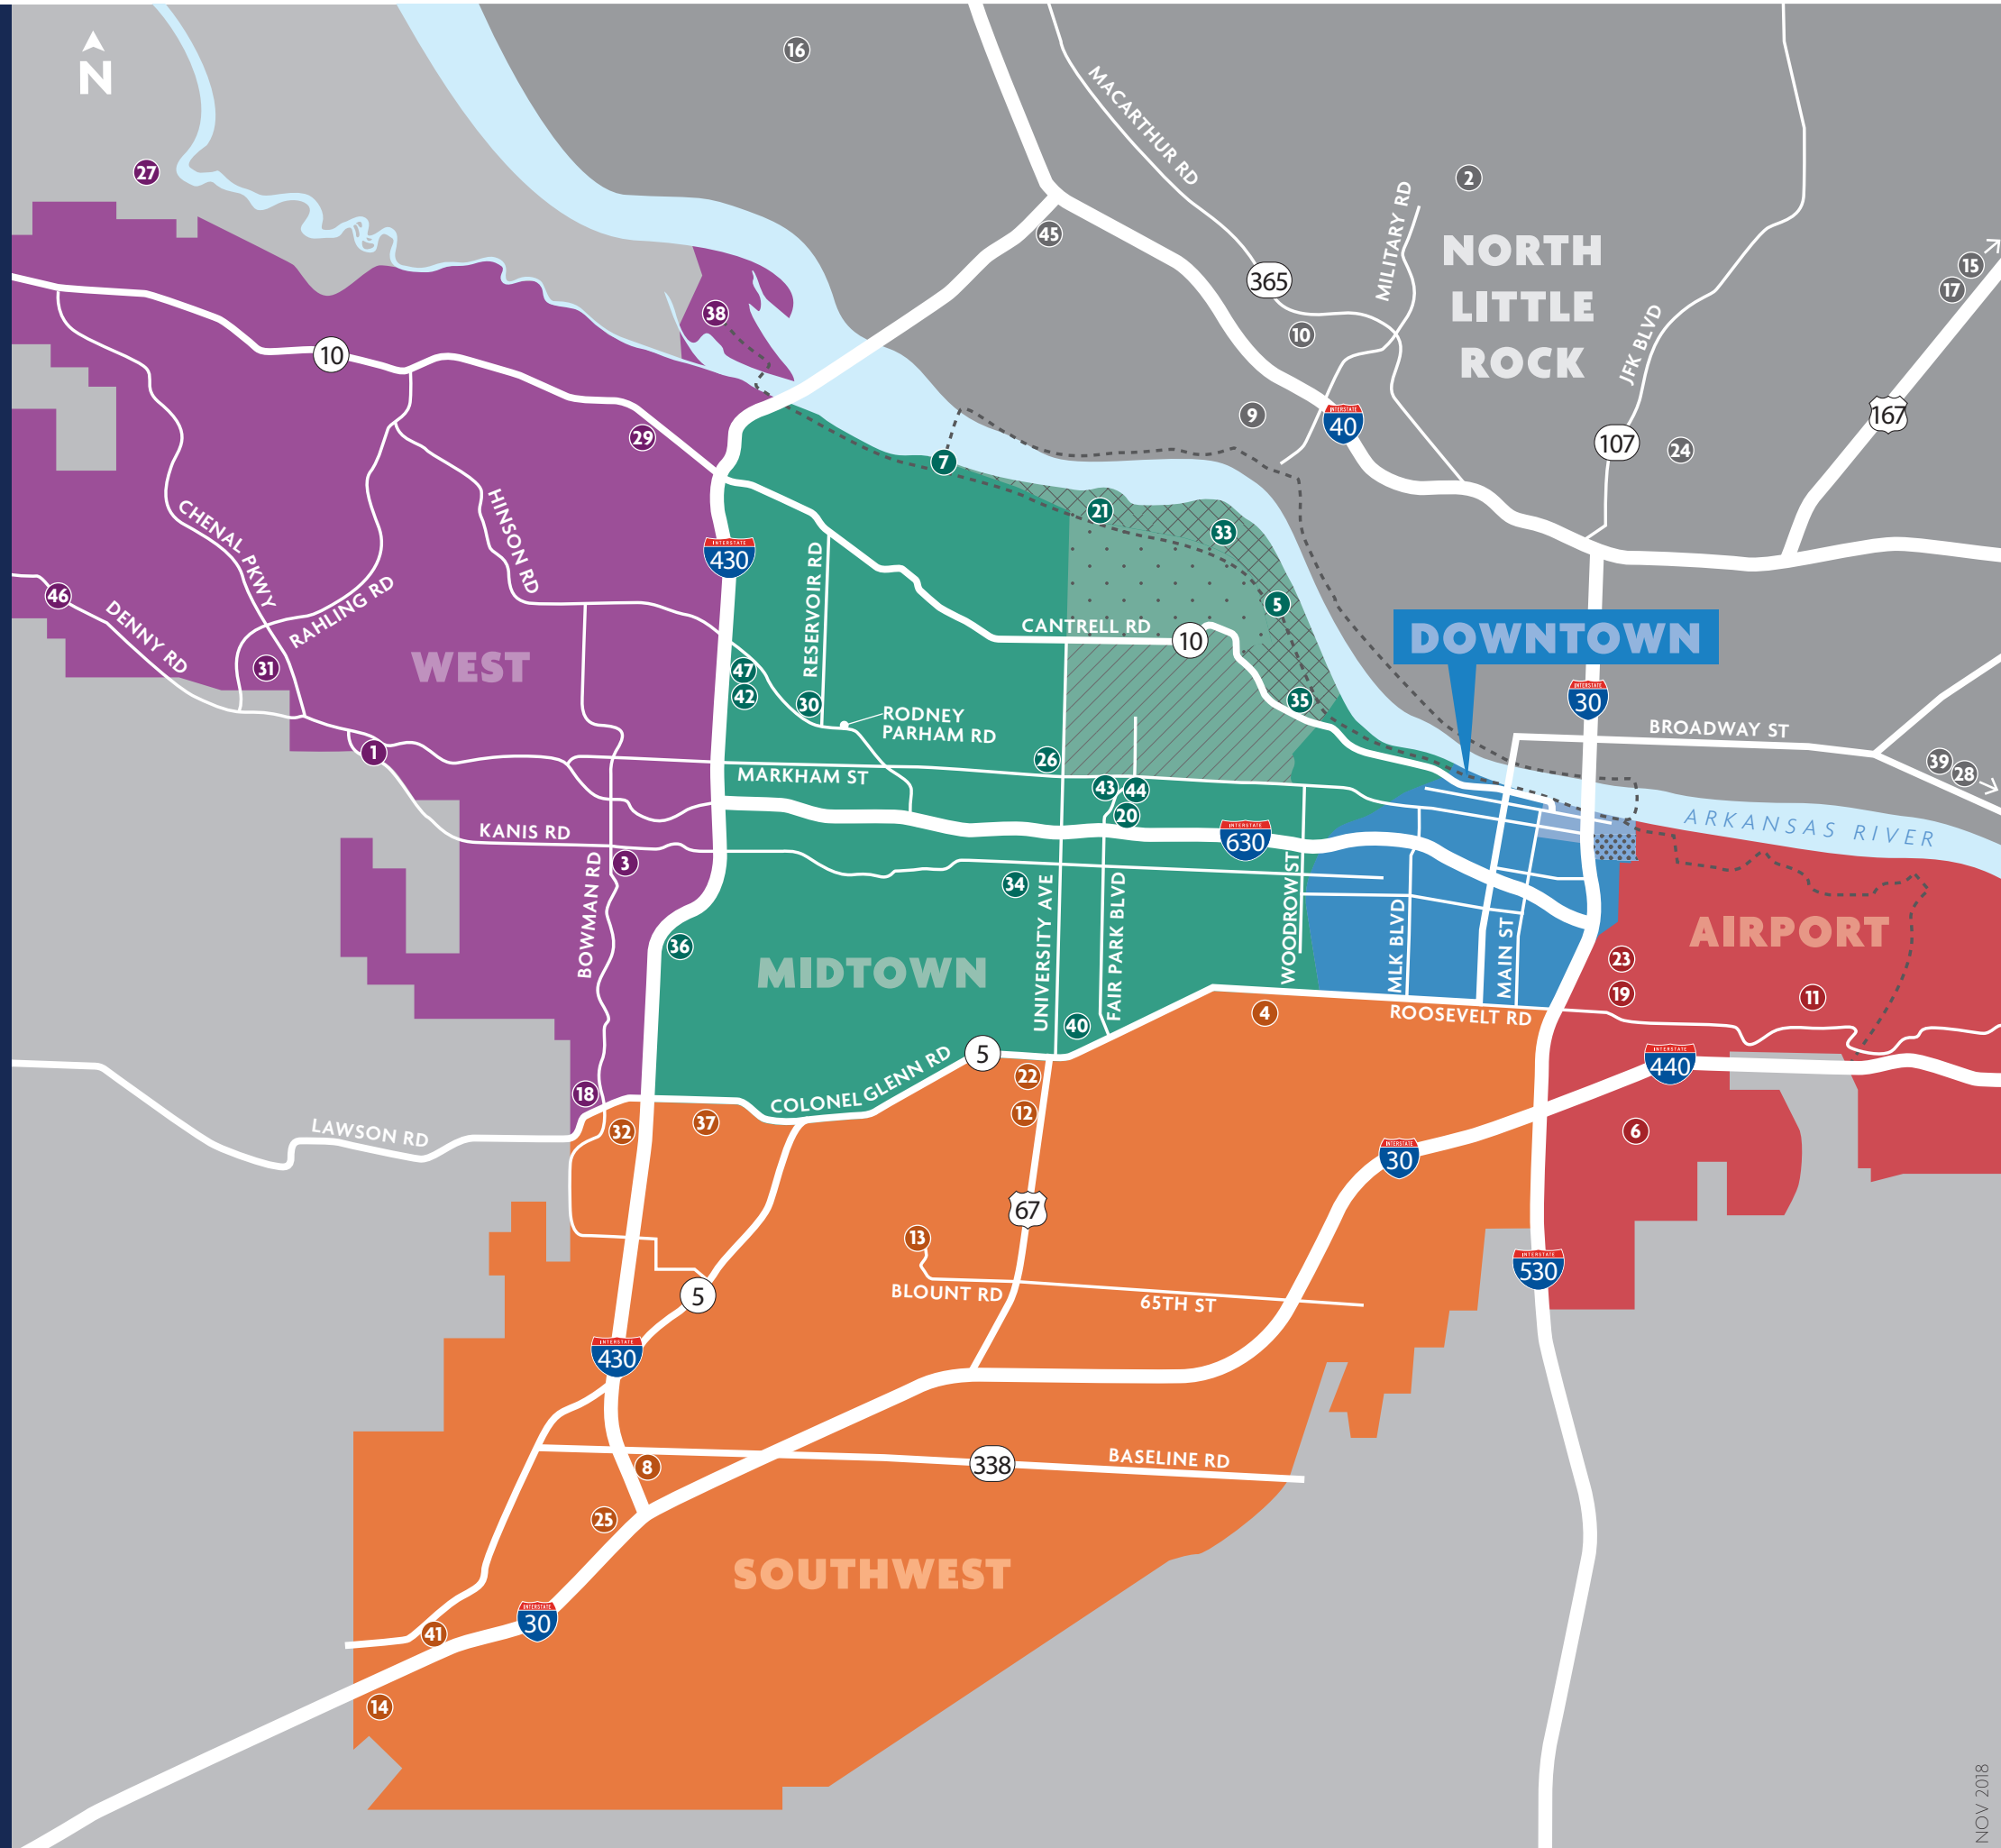

LittleRock.com

501-376-4781 or 1-800-844-4781

POINTS OF INTEREST

Little Rock

LEGEND

- Airport District
- Downtown District
- East Village
- River Market District
- Midtown District
- North Little Rock
- Southwest District
- West District
- Arkansas River Trail
- Heights
- Hillcrest
- Riverdale

CITY-WIDE DESTINATIONS

- | | |
|---|---|
| <ul style="list-style-type: none"> 1 Altitude Trampoline Park 2 Arkansas National Guard Museum 3 Arkansas Skatium 4 Arkansas State Fairgrounds 5 ATA International World Headquarters 6 Audubon Nature Center 7 Big Dam Bridge 8 Big Rock Mini Golf & Fun Park 9 Burns Park & Golf Course 10 Burns Park Tennis Center 11 Clinton National Airport 12 First Tee of Central Arkansas 13 Hindman Golf Course 14 I-30 Speedway 15 Jacksonville Museum of Military History 16 Jump Zone 17 Little Rock Air Force Base 18 Little Rock Climbing Center 19 Little Rock National Cemetery 20 Little Rock Zoo 21 Murray Park 22 Murry's Dinner Playhouse 23 Oakland Fraternal Cemetery 24 The Old Mill 25 Outlets of Little Rock
Bass Pro Shops
Movie Tavern | <ul style="list-style-type: none"> 26 Park Plaza Mall 27 Pinnacle Mountain State Park 28 Plantation Agriculture Museum State Park 29 Pleasant Ridge Town Center 30 Professor Bowl 31 Promenade at Chenal Shopping Center
AMC IMAX 32 Rave Cinemas Colonel Glenn 18 +Extreme
Movie Theater 33 Rebsamen Golf Course 34 Rebsamen Tennis Center 35 Riverdale 10 Cinema 36 Shackleford Crossing Shopping Center 37 Third Realm Extreme Air Sports 38 Two Rivers Park & Bridge 39 Toltec Mounds Archeological State Park 40 UA – Little Rock 41 UA – Pulaski Technical College Culinary Arts
and Hospitality Management Institute 42 United Artists Breckenridge
Movie Theater 43 War Memorial Park & Golf Course 44 War Memorial Stadium 45 Wild River Country 46 Wildwood Park for the Arts 47 The Wonder Place |
|---|---|