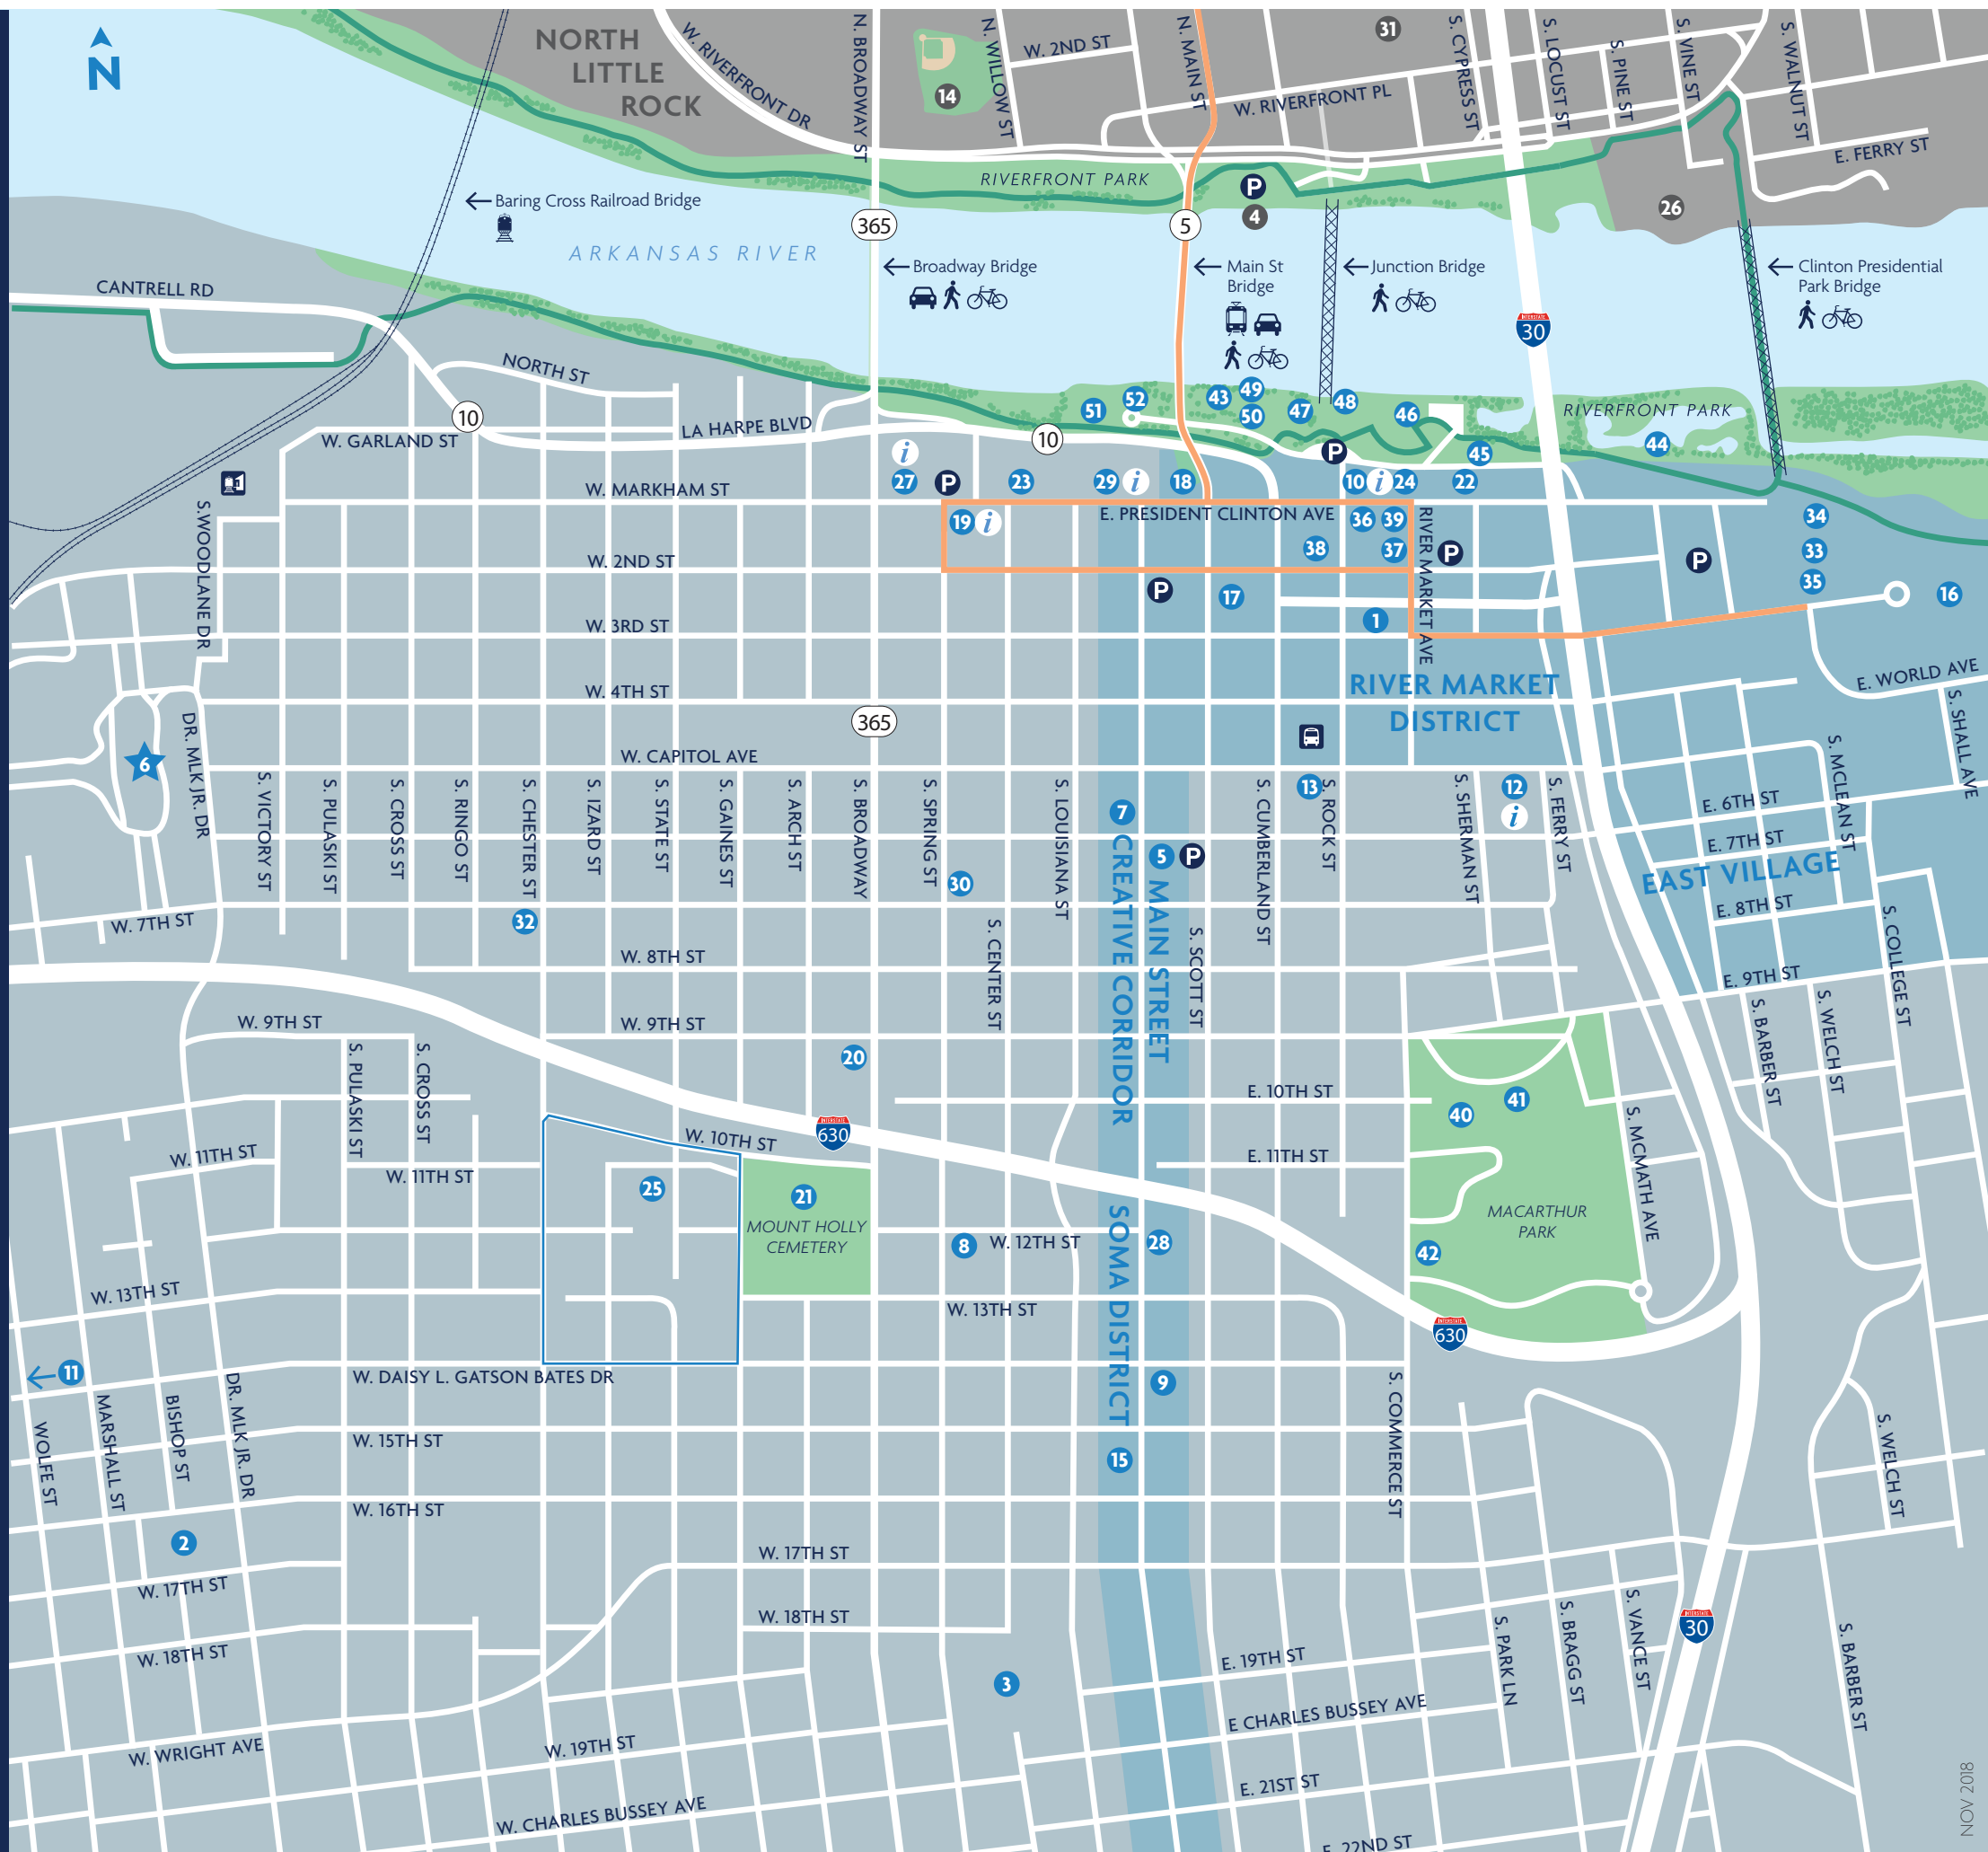

LittleRock.com

501-376-4781 or 1-800-844-4781